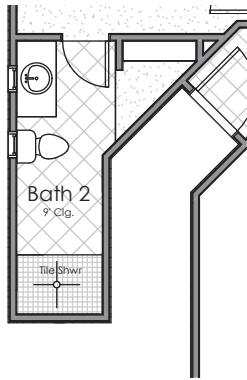

AMARANTH

Tiled Shower Bath 2

Tiled Master Shower

Powder Bath

Total: 1,257 Sq. Ft.
2 Bedrooms
2 Bathrooms
2-Car Garage

1.800.303.BRIO • LifeAtBRIO.com
279 West Sunstone Way • Washington, UT 84780

This drawing is conceptual only and for the convenience of reference. It should not be relied upon as a representation (express or implied), of final size, location or dimensions of any lot, building, amenity, common space, or any other use. The developer expressly reserves the right, without notice or consent, to make any modifications, revisions, and/or changes it deems desirable. This drawing may not be to scale and is for relative location purposes only. Final sizes, locations, dimensions or inclusions may vary with actual development and construction. Effective as of 01.15.20