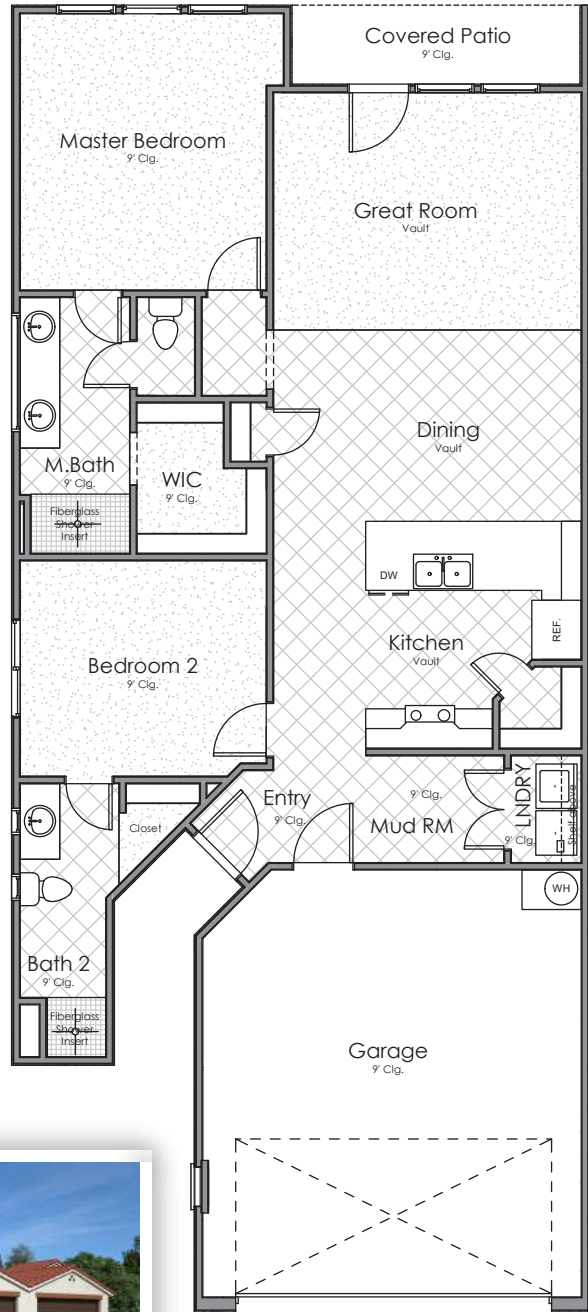

AMARANTH

Tiled Shower Bath 2

Tiled Master Shower

Powder Bath

Total: 1,257 Sq. Ft.
2 Bedrooms
2 Bathrooms
2-Car Garage

1.800.303.BRIO • LifeAtBRIO.com
279 West Sunstone Way • Washington, UT 84780

This drawing is conceptual only and for the convenience of reference. It should not be relied upon as a representation (express or implied), of final size, location or dimensions of any lot, building, amenity, common space, or any other use. The developer expressly reserves the right, without notice or consent, to make any modifications, revisions, and/or changes it deems desirable. This drawing may not be to scale and is for relative location purposes only. Final sizes, locations, dimensions or inclusions may vary with actual development and construction. Effective as of 01.15.20