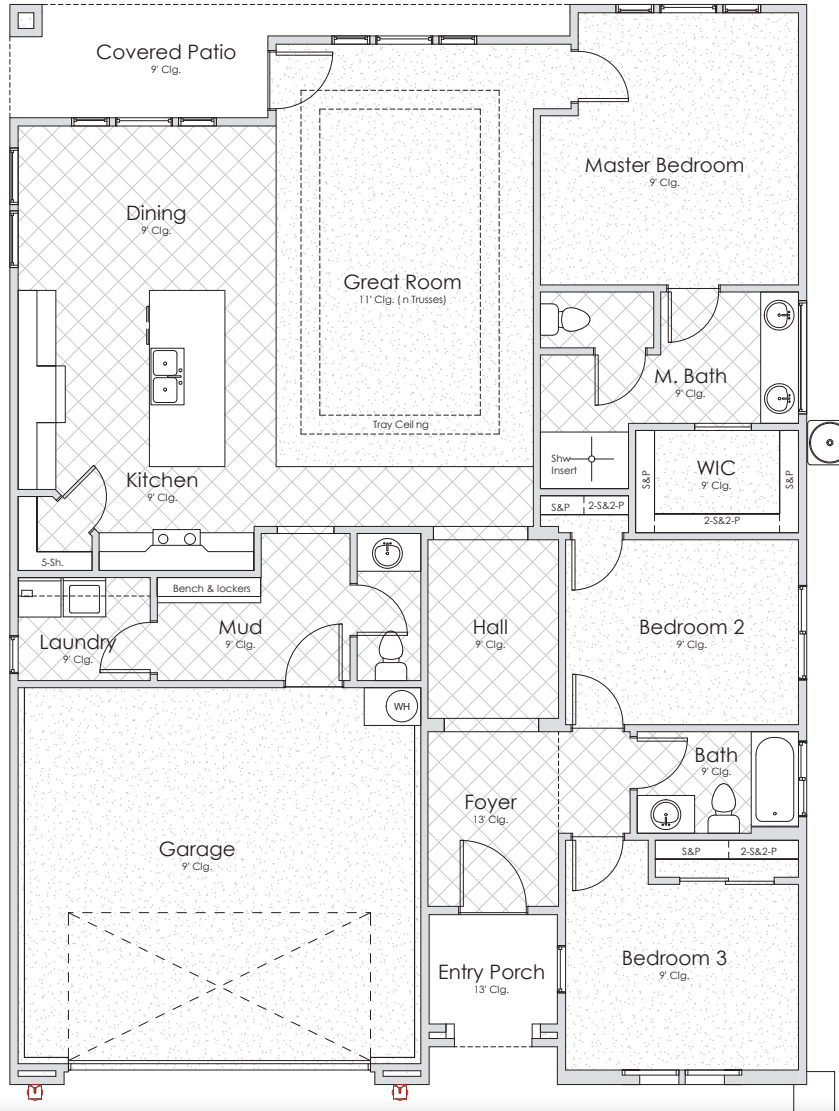

ESTATE SERIES

ONYX

Total: 1,777 Sq. Ft.
3 Bedrooms
2.5 Bathrooms
2-Car Garage

1.800.303.BRIO • LifeAtBRIO.com
230 W Brio Clubhouse Dr • Washington, UT 84780

This drawing is conceptual only and for the convenience of reference. It should not be relied upon as a representation (express or implied), of final size, location or dimensions of any lot, building, amenity, common space, or any other use. The developer expressly reserves the right, without notice or consent, to make any modifications, revisions, and/or changes it deems desirable. This drawing may not be to scale and is for relative location purposes only. Final sizes, locations, dimensions or inclusions may vary with actual development and construction.

RESORT STYLE LIVING

COLE WEST
 HOME

ONYX

Master Bath Shower
PLF304

Gourmet Kitchen
CBT111

Man Door
GMD001

Master Bath Tub
PLE205

Laundry Cabinets

Bedroom 3
9 Clg.

Fireplace

3rd Car Garage
FGB001

Courtyard

1.800.303.BRIO • LifeAtBRIO.com
230 W Brio Clubhouse Dr • Washington, UT 84780

This drawing is conceptual only and for the convenience of reference. It should not be relied upon as a representation (express or implied), of final size, location or dimensions of any lot, building, amenity, common space, or any other use. The developer expressly reserves the right, without notice or consent, to make any modifications, revisions, and/or changes it deems desirable. This drawing may not be to scale and is for relative location purposes only. Final sizes, locations, dimensions or inclusions may vary with actual development and construction.