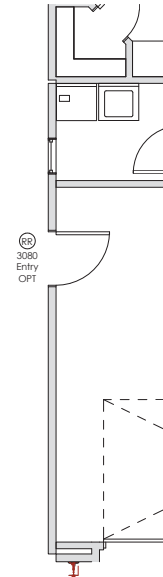

ESTATE SERIES

ONYX

Total: 1,777 Sq. Ft.
3 Bedrooms
2.5 Bathrooms
2-Car Garage

1.800.303.BRIO • LifeAtBRIO.com
230 W Brio Clubhouse Dr • Washington, UT 84780

This drawing is conceptual only and for the convenience of reference. It should not be relied upon as a representation (express or implied), of final size, location or dimensions of any lot, building, amenity, common space, or any other use. The developer expressly reserves the right, without notice or consent, to make any modifications, revisions, and/or changes it deems desirable. This drawing may not be to scale and is for relative location purposes only. Final sizes, locations, dimensions or inclusions may vary with actual development and construction.

RESORT STYLE LIVING

COLE WEST
 HOME

ONYX

Master Bath Shower
PLF304

Gourmet Kitchen
CBT111

Man Door
GMD001

Master Bath Tub
PLE205

Laundry Cabinets

Bedroom 3
9 Clg.

Fireplace

3rd Car Garage
FGB001

Courtyard

1.800.303.BRIO • LifeAtBRIO.com
230 W Brio Clubhouse Dr • Washington, UT 84780

This drawing is conceptual only and for the convenience of reference. It should not be relied upon as a representation (express or implied), of final size, location or dimensions of any lot, building, amenity, common space, or any other use. The developer expressly reserves the right, without notice or consent, to make any modifications, revisions, and/or changes it deems desirable. This drawing may not be to scale and is for relative location purposes only. Final sizes, locations, dimensions or inclusions may vary with actual development and construction.