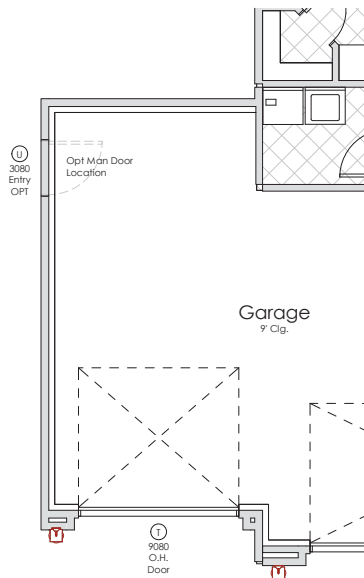

ESTATE SERIES

ONYX

Total: 1,777 Sq. Ft.
3 Bedrooms
2.5 Bathrooms
2-Car Garage

1.800.303.BRIO • LifeAtBRIO.com
230 W Brio Clubhouse Dr • Washington, UT 84780

This drawing is conceptual only and for the convenience of reference. It should not be relied upon as a representation (express or implied), of final size, location or dimensions of any lot, building, amenity, common space, or any other use. The developer expressly reserves the right, without notice or consent, to make any modifications, revisions, and/or changes it deems desirable. This drawing may not be to scale and is for relative location purposes only. Final sizes, locations, dimensions or inclusions may vary with actual development and construction.

Bedroom 3
9 Clg.

Fireplace

3rd Car Garage
FGB001

Courtyard

1.800.303.BRIO • LifeAtBRIO.com
230 W Brio Clubhouse Dr • Washington, UT 84780

This drawing is conceptual only and for the convenience of reference. It should not be relied upon as a representation (express or implied), of final size, location or dimensions of any lot, building, amenity, common space, or any other use. The developer expressly reserves the right, without notice or consent, to make any modifications, revisions, and/or changes it deems desirable. This drawing may not be to scale and is for relative location purposes only. Final sizes, locations, dimensions or inclusions may vary with actual development and construction.