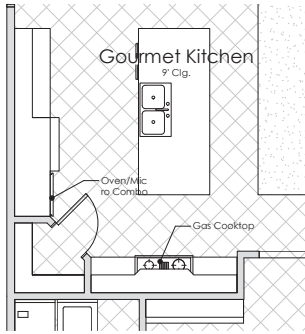

ESTATE SERIES

ONYX

Total: 1,777 Sq. Ft.
3 Bedrooms
2.5 Bathrooms
2-Car Garage

1.800.303.BRIO • LifeAtBRIO.com
230 W Brio Clubhouse Dr • Washington, UT 84780

This drawing is conceptual only and for the convenience of reference. It should not be relied upon as a representation (express or implied), of final size, location or dimensions of any lot, building, amenity, common space, or any other use. The developer expressly reserves the right, without notice or consent, to make any modifications, revisions, and/or changes it deems desirable. This drawing may not be to scale and is for relative location purposes only. Final sizes, locations, dimensions or inclusions may vary with actual development and construction.

RESORT STYLE LIVING

COLE WEST
 HOME

ONYX

Master Bath Shower
PLF304

Gourmet Kitchen
CBT111

Man Door
GMD001

Master Bath Tub
PLE205

Laundry Cabinets