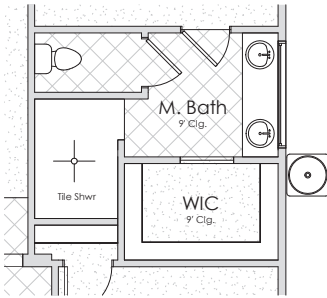

ESTATE SERIES

ONYX

Total: 1,777 Sq. Ft.
3 Bedrooms
2.5 Bathrooms
2-Car Garage

1.800.303.BRIO • LifeAtBRIO.com
230 W Brio Clubhouse Dr • Washington, UT 84780

This drawing is conceptual only and for the convenience of reference. It should not be relied upon as a representation (express or implied), of final size, location or dimensions of any lot, building, amenity, common space, or any other use. The developer expressly reserves the right, without notice or consent, to make any modifications, revisions, and/or changes it deems desirable. This drawing may not be to scale and is for relative location purposes only. Final sizes, locations, dimensions or inclusions may vary with actual development and construction.

RESORT STYLE LIVING

COLE WEST
 HOME

ONYX

Master Bath Shower
PLF304

Gourmet Kitchen
CBT111

Man Door
GMD001

Master Bath Tub
PLE205

Laundry Cabinets

Bedroom 3
9 Clg.

Fireplace

3rd Car Garage
FGB001

Courtyard

1.800.303.BRIO • LifeAtBRIO.com
230 W Brio Clubhouse Dr • Washington, UT 84780

This drawing is conceptual only and for the convenience of reference. It should not be relied upon as a representation (express or implied), of final size, location or dimensions of any lot, building, amenity, common space, or any other use. The developer expressly reserves the right, without notice or consent, to make any modifications, revisions, and/or changes it deems desirable. This drawing may not be to scale and is for relative location purposes only. Final sizes, locations, dimensions or inclusions may vary with actual development and construction.