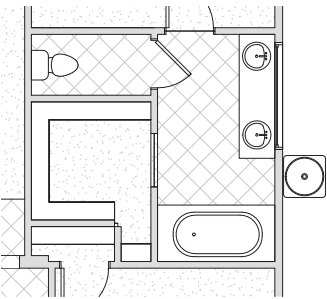

ESTATE SERIES

ONYX

Total: 1,777 Sq. Ft.
3 Bedrooms
2.5 Bathrooms
2-Car Garage

1.800.303.BRIO • LifeAtBRIO.com
230 W Brio Clubhouse Dr • Washington, UT 84780

This drawing is conceptual only and for the convenience of reference. It should not be relied upon as a representation (express or implied), of final size, location or dimensions of any lot, building, amenity, common space, or any other use. The developer expressly reserves the right, without notice or consent, to make any modifications, revisions, and/or changes it deems desirable. This drawing may not be to scale and is for relative location purposes only. Final sizes, locations, dimensions or inclusions may vary with actual development and construction.

RESORT STYLE LIVING

COLE WEST
 HOME

ONYX

Master Bath Shower
PLF304

Gourmet Kitchen
CBT111

Man Door
GMD001

Master Bath Tub
PLE205

Laundry Cabinets

Bedroom 3
9 Clg.

Fireplace

3rd Car Garage
FGB001

Courtyard

1.800.303.BRIO • LifeAtBRIO.com
230 W Brio Clubhouse Dr • Washington, UT 84780

This drawing is conceptual only and for the convenience of reference. It should not be relied upon as a representation (express or implied), of final size, location or dimensions of any lot, building, amenity, common space, or any other use. The developer expressly reserves the right, without notice or consent, to make any modifications, revisions, and/or changes it deems desirable. This drawing may not be to scale and is for relative location purposes only. Final sizes, locations, dimensions or inclusions may vary with actual development and construction.