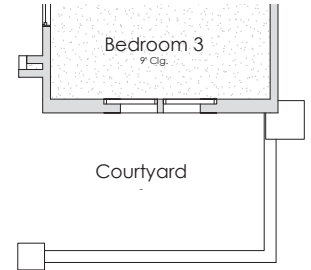

ESTATE SERIES

ONYX

Total: 1,777 Sq. Ft.
3 Bedrooms
2.5 Bathrooms
2-Car Garage

1.800.303.BRIO • LifeAtBRIO.com
230 W Brio Clubhouse Dr • Washington, UT 84780

This drawing is conceptual only and for the convenience of reference. It should not be relied upon as a representation (express or implied), of final size, location or dimensions of any lot, building, amenity, common space, or any other use. The developer expressly reserves the right, without notice or consent, to make any modifications, revisions, and/or changes it deems desirable. This drawing may not be to scale and is for relative location purposes only. Final sizes, locations, dimensions or inclusions may vary with actual development and construction.

RESORT STYLE LIVING

COLE WEST
 HOME

ONYX

Master Bath Shower
PLF304

Gourmet Kitchen
CBT111

Man Door
GMD001

Master Bath Tub
PLE205

Laundry Cabinets

Bedroom 3
9 Clg.

Fireplace

3rd Car Garage
FGB001

Courtyard

1.800.303.BRIO • LifeAtBRIO.com
230 W Brio Clubhouse Dr • Washington, UT 84780

This drawing is conceptual only and for the convenience of reference. It should not be relied upon as a representation (express or implied), of final size, location or dimensions of any lot, building, amenity, common space, or any other use. The developer expressly reserves the right, without notice or consent, to make any modifications, revisions, and/or changes it deems desirable. This drawing may not be to scale and is for relative location purposes only. Final sizes, locations, dimensions or inclusions may vary with actual development and construction.