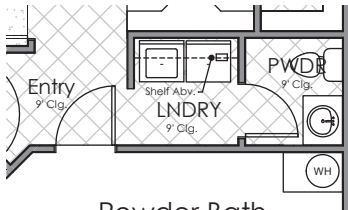

# AMARANTH

Tiled Shower Bath 2

Tiled Master Shower

Powder Bath

**Total: 1,257 Sq. Ft.**  
**2 Bedrooms**  
**2 Bathrooms**  
**2-Car Garage**

**1.800.303.BRIO • LifeAtBRIO.com**  
**279 West Sunstone Way • Washington, UT 84780**