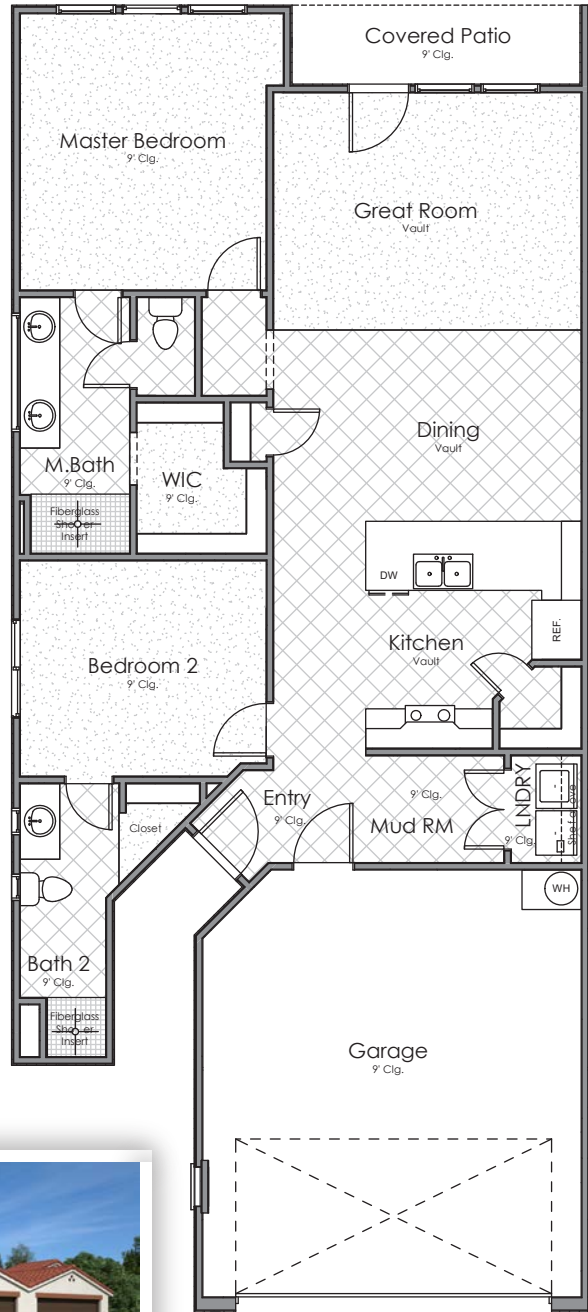

# AMARANTH

Tiled Shower Bath 2

Tiled Master Shower

Powder Bath

**Total: 1,257 Sq. Ft.**  
**2 Bedrooms**  
**2 Bathrooms**  
**2-Car Garage**

**1.800.303.BRIO • LifeAtBRIO.com**  
**279 West Sunstone Way • Washington, UT 84780**

This drawing is conceptual only and for the convenience of reference. It should not be relied upon as a representation (express or implied), of final size, location or dimensions of any lot, building, amenity, common space, or any other use. The developer expressly reserves the right, without notice or consent, to make any modifications, revisions, and/or changes it deems desirable. This drawing may not be to scale and is for relative location purposes only. Final sizes, locations, dimensions or inclusions may vary with actual development and construction. Effective as of 01.15.20

RESORT STYLE LIVING