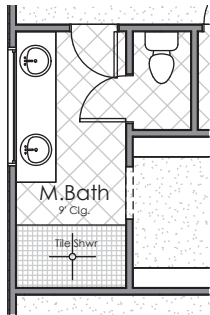

# AMARANTH

Tiled Shower Bath 2

Tiled Master Shower

Powder Bath

**Total: 1,257 Sq. Ft.**  
**2 Bedrooms**  
**2 Bathrooms**  
**2-Car Garage**

**1.800.303.BRIO • LifeAtBRIO.com**  
**279 West Sunstone Way • Washington, UT 84780**