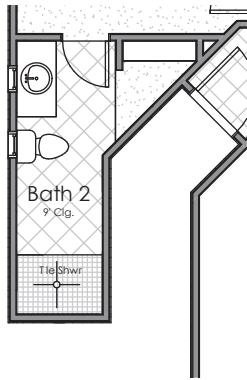

# AMARANTH

Tiled Shower Bath 2

Tiled Master Shower

Powder Bath

**Total: 1,257 Sq. Ft.**  
**2 Bedrooms**  
**2 Bathrooms**  
**2-Car Garage**

**1.800.303.BRIO • LifeAtBRIO.com**  
**279 West Sunstone Way • Washington, UT 84780**

This drawing is conceptual only and for the convenience of reference. It should not be relied upon as a representation (express or implied), of final size, location or dimensions of any lot, building, amenity, common space, or any other use. The developer expressly reserves the right, without notice or consent, to make any modifications, revisions, and/or changes it deems desirable. This drawing may not be to scale and is for relative location purposes only. Final sizes, locations, dimensions or inclusions may vary with actual development and construction. Effective as of 01.15.20